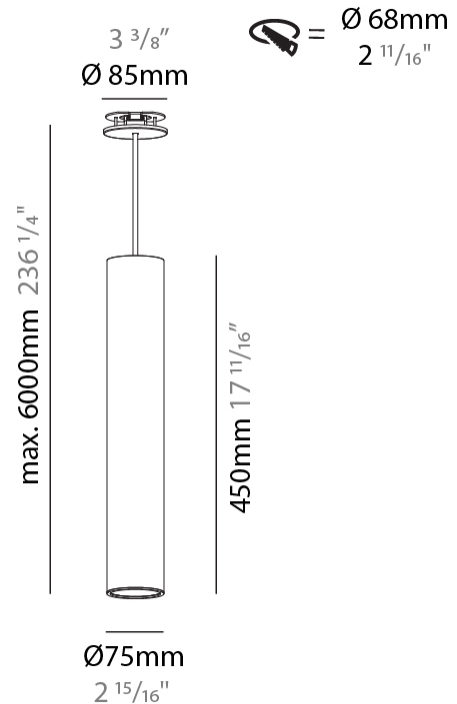

PHYSICAL

Shape: Cylinder
Diameter (mm): 75
Diameter (in): 2 15/16
Height (mm): 450
Height (in): 17 11/16
Max. Overall Height (mm): 2450
Max. Overall Height (in): 96 7/16
Light Distribution: Downlight
Diffuser: Shine Ring 0-6
Fixture Finish: SSR / BKV / CWI / CRY / HAB / UFT / ITA / RUA / FTG / MYG / LOD / PUS / FRO / FUP / KIA / POP / BLS / SPG / MEY / GOH / GUM / CHC / COM / ABZ / JAG / OBR / MOS / ROR
Fixture Material: Aluminum
Cable Details: 2000mm / 6000mm Cable in White / Black / Orange / Red
Cut-out Measurements: 68mm / 2 11/16"

ELECTRICAL

Lamp Type: LED (Zhaga Standard)
Input Wattage (W): 20
Total Output Wattage (W): 18.2
Dimming: Non-Dimming / Phase Dimming (120vac Only)
Driver Included: Yes
Driver Location: Integrated
Driver Type: Constant Current - Universal
Driver Class: Class 2
Input Voltage (V): 120 - 277
Constant Current (MA): 500
Upon Request: (Not included - see components) Remote: 0-10Vdc dimming

LED

Number of LEDs: 1
Color Temperature (°K): 2700 / 3000 / 4000
Max. Delivered Lumen (lm): 1512 / 1568 / 1680
Nominal Lumen (lm): 1782 / 1848 / 1981
CRI: >90 CRI
Lamp Life (hrs): 50000
Upon Request: ***3500K available in minimum quantities (larger quantities upon request)

OPTICAL

Reflector: 18 / 36 / 52

RATINGS AND CERTIFICATIONS

Certified By: Certified for North American Standards
IP rating: IP20