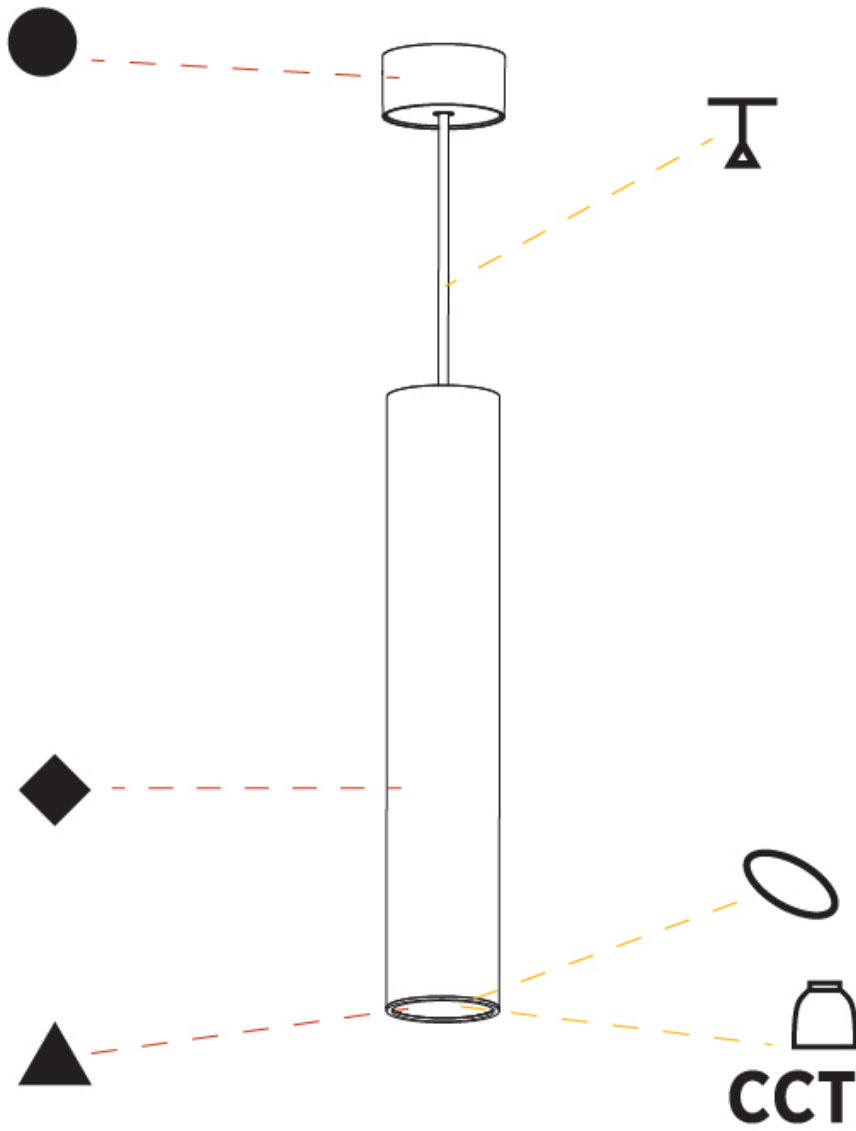

HANGOVER MONOPOINT SURFACE CANOPY SUSPENSION

A300170-

PROJECT
TYPE
SPECIFIER
QUANTITY
DATE

A